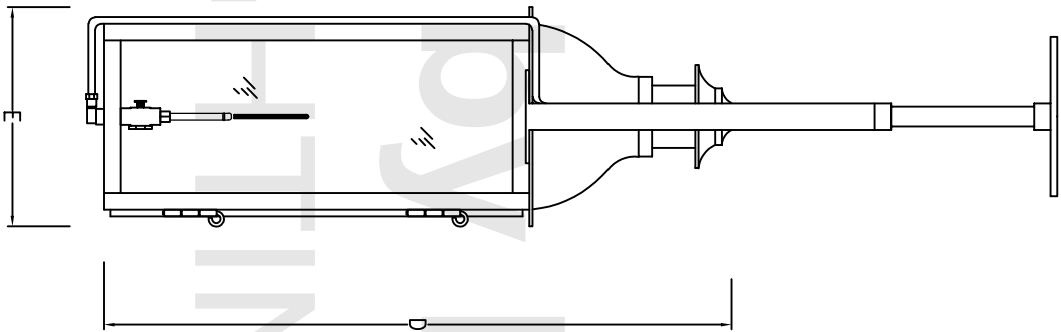

Front View

Side View

Ceiling Mount

ALL DIMENSIONS IN INCHES
Light are handcrafted. Dimensions may vary by 1/4".

Size	A	B	C	D	E
Panama 1	33 1/4"	13 1/4"	7 5/8"	21 1/4"	7 5/8"
Panama 2	35 7/8"	14"	8 1/4"	23 7/8"	8 1/4"
Panama 3	39 3/4"	16 1/4"	9 7/8"	27 3/4"	9 7/8"
Panama 4	42 7/8"	17 3/4"	11 3/8"	30 7/8"	11 3/8"

Gas Connection:
1/4" Flare fitting to be installed by a licensed plumber

To mount light, attach the mounting bar provided to the junction box with screws. Screw all thread nipple into the mounting bar, leaving enough room of the nipple to penetrate through the hole in the bracket. Position the light over the all thread nipple and attach cap, tightening to securely mount light.

File name
PANAMA

Date
3/8/23

Scale
NTS

Panama 4

42 7/8"

17 3/4"

11 3/8"

30 7/8"