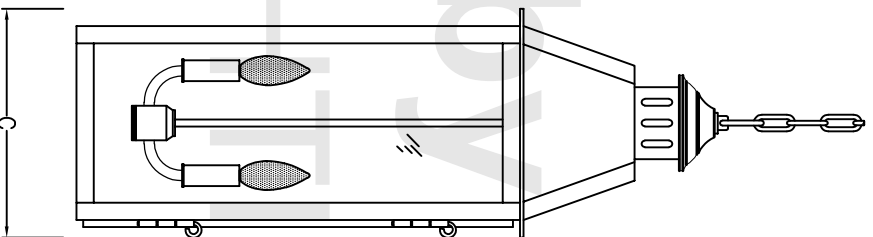

Front View

Side View

Ceiling Mount

ALL DIMENSIONS IN INCHES
Light are handcrafted. Dimensions may vary by 1/4".

Size	A	B	C
St. Elias 1	20 1/2"	7 5/8"	7 5/8"
St. Elias 2	23"	8 1/4"	8 1/4"
St. Elias 3	26 5/8"	9 7/8"	9 7/8"
St. Elias 4	29 5/8"	11 3/8"	11 3/8"

Gas Connection:
1/4" Flare fitting to be installed by a licensed plumber

To mount light, attach the mounting bar provided to the junction box with screws. Screw all thread nipple into the mounting bar, leaving enough room of the nipple to penetrate through the hole in the bracket. Position the light over the all thread nipple and attach cap, tightening to securely mount light.