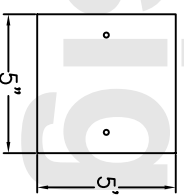

Front View

Side View

Ceiling Mount

ALL DIMENSIONS IN INCHES
Light are handcrafted. Dimensions may vary by 1/4".

Size	A	B	C
St. Elias 1	20 1/2"	7 5/8"	7 5/8"
St. Elias 2	23"	8 1/4"	8 1/4"
St. Elias 3	26 5/8"	9 7/8"	9 7/8"
St. Elias 4	29 5/8"	11 3/8"	11 3/8"

Gas Connection:
1/4" Flare fitting to be installed by a licensed plumber

To mount light, attach the mounting bar provided to the junction box with screws. Screw all thread nipple into the mounting bar, leaving enough room of the nipple to penetrate through the hole in the bracket. Position the light over the all thread nipple and attach cap, tightening to securely mount light.