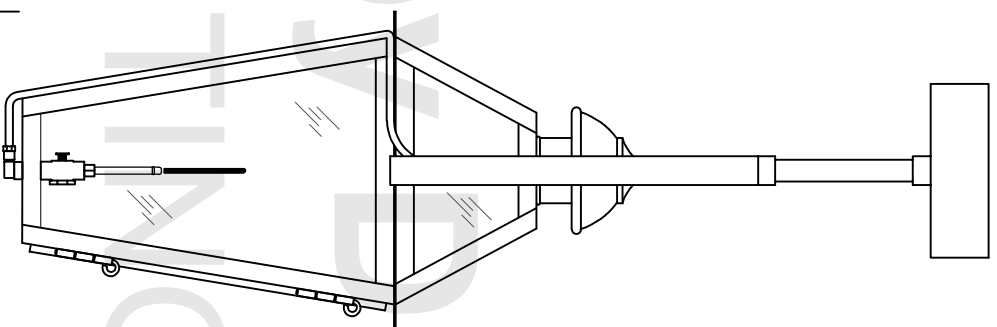

Front View

Side View

Ceiling Mount

ALL DIMENSIONS IN INCHES  
Light are handcrafted. Dimensions may vary by 1/4".

Size	A	B	C	D	E
Mountain Brook 1	29 1/2"	17 7/8"	9 1/2"	13 1/4"	9 1/2"
Mountain Brook 2	33 3/8"	21 1/4"	11"	15 1/8"	11"
Mountain Brook 3	38 1/8"	25 7/8"	13"	17 5/8"	13"
Mountain Brook 4	43 3/4"	30 5/8"	15 5/8"	21"	15 5/8"

**Carroll by Design**  
LIGHTING

**MOUNTAIN BROOK**

**Gas Connection:**  
1/4" Flare fitting to be installed by a licensed plumber

To mount light, attach the mounting bar provided to the junction box with screws. Screw all thread nipple into the mounting bar, leaving enough room of the nipple to penetrate through the hole in the bracket. Position the light over the all thread nipple and attach cap, tightening to securely mount light.