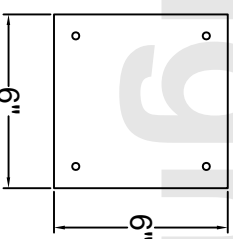

Front View

Side View

Ceiling Mount

ALL DIMENSIONS IN INCHES  
Light are handcrafted. Dimensions may vary by 1/4".

Size	A	B	C	D	E
Mountain Brook 1	29 1/2"	17 7/8"	9 1/2"	13 1/4"	9 1/2"
Mountain Brook 2	33 3/8"	21 1/4"	11"	15 1/8"	11"
Mountain Brook 3	38 1/8"	25 7/8"	13"	17 5/8"	13"
Mountain Brook 4	43 3/4"	30 5/8"	15 5/8"	21"	15 5/8"

File name	Date	Scale
MB	4/22/20	NTS

This drawing and design is the property of Carroll by Design. It may not be used for any purpose other than by the owner. Carroll by Design does not authorize the reproduction or conveyance of any information contained herein without prior written permission.

**Carroll by Design**  
LIGHTING

**MOUNTAIN BROOK**

**Gas Connection:**  
1/4" Flare fitting to be installed by a licensed plumber

To mount light, attach the mounting bar provided to the junction box with screws. Screw all thread nipple into the mounting bar, leaving enough room of the nipple to penetrate through the hole in the bracket. Position the light over the all thread nipple and attach cap, tightening to securely mount light.