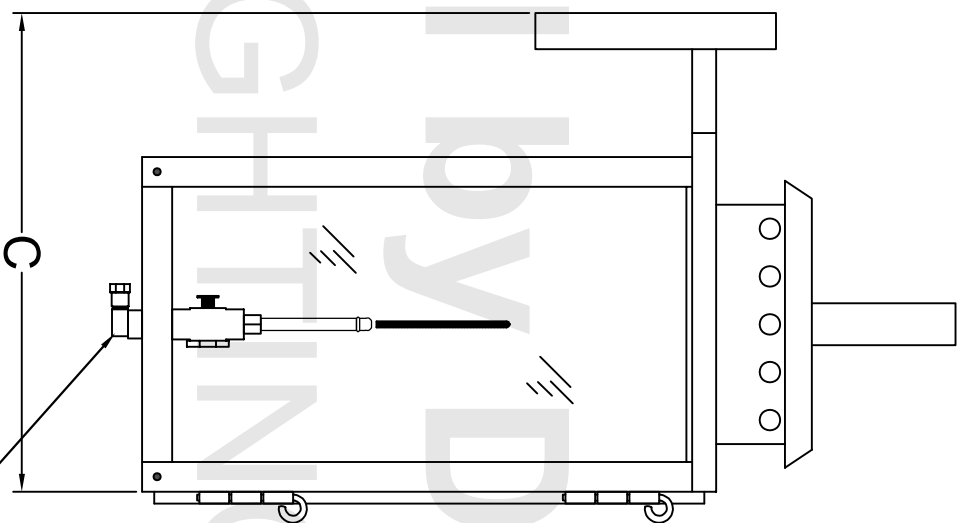

Front View

Side View

Ceiling Canopy

ALL DIMENSIONS IN INCHES
Light are handcrafted. Dimensions may vary by 1/4".

Size	A	B	C
Perdido 1	17"	8"	10"
Perdido 2	20 1/8"	9 5/8"	11 3/4"
Perdido 3	22 3/8"	10 1/8"	13 1/8"
Perdido 4	26 3/4"	13 1/8"	15 1/8"

Gas Connection:
1/4" Flare fitting to be installed by a licensed plumber

To mount light, attach the mounting bar provided to the junction box with screws. Screw all thread nipple into the mounting bar, leaving enough room of the nipple to penetrate through the hole in the bracket. Position the light over the all thread nipple and attach cap, tightening to securely mount light.