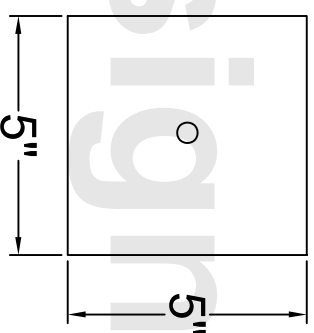

Front View

Side View

Ceiling Canopy

ALL DIMENSIONS IN INCHES
Light are handcrafted. Dimensions may vary by 1/4".

Size	A	B	C
Perdido 1	17"	8"	10"
Perdido 2	20 1/8"	9 5/8"	11 3/4"
Perdido 3	22 3/8"	10 1/8"	13 1/8"
Perdido 4	26 3/4"	13 1/8"	15 1/8"

Gas Connection:
1/4" Flare fitting to be installed by a licensed plumber

To mount light, attach the mounting bar provided to the junction box with screws. Screw all thread nipple into the mounting bar, leaving enough room of the nipple to penetrate through the hole in the bracket. Position the light over the all thread nipple and attach cap, tightening to securely mount light.