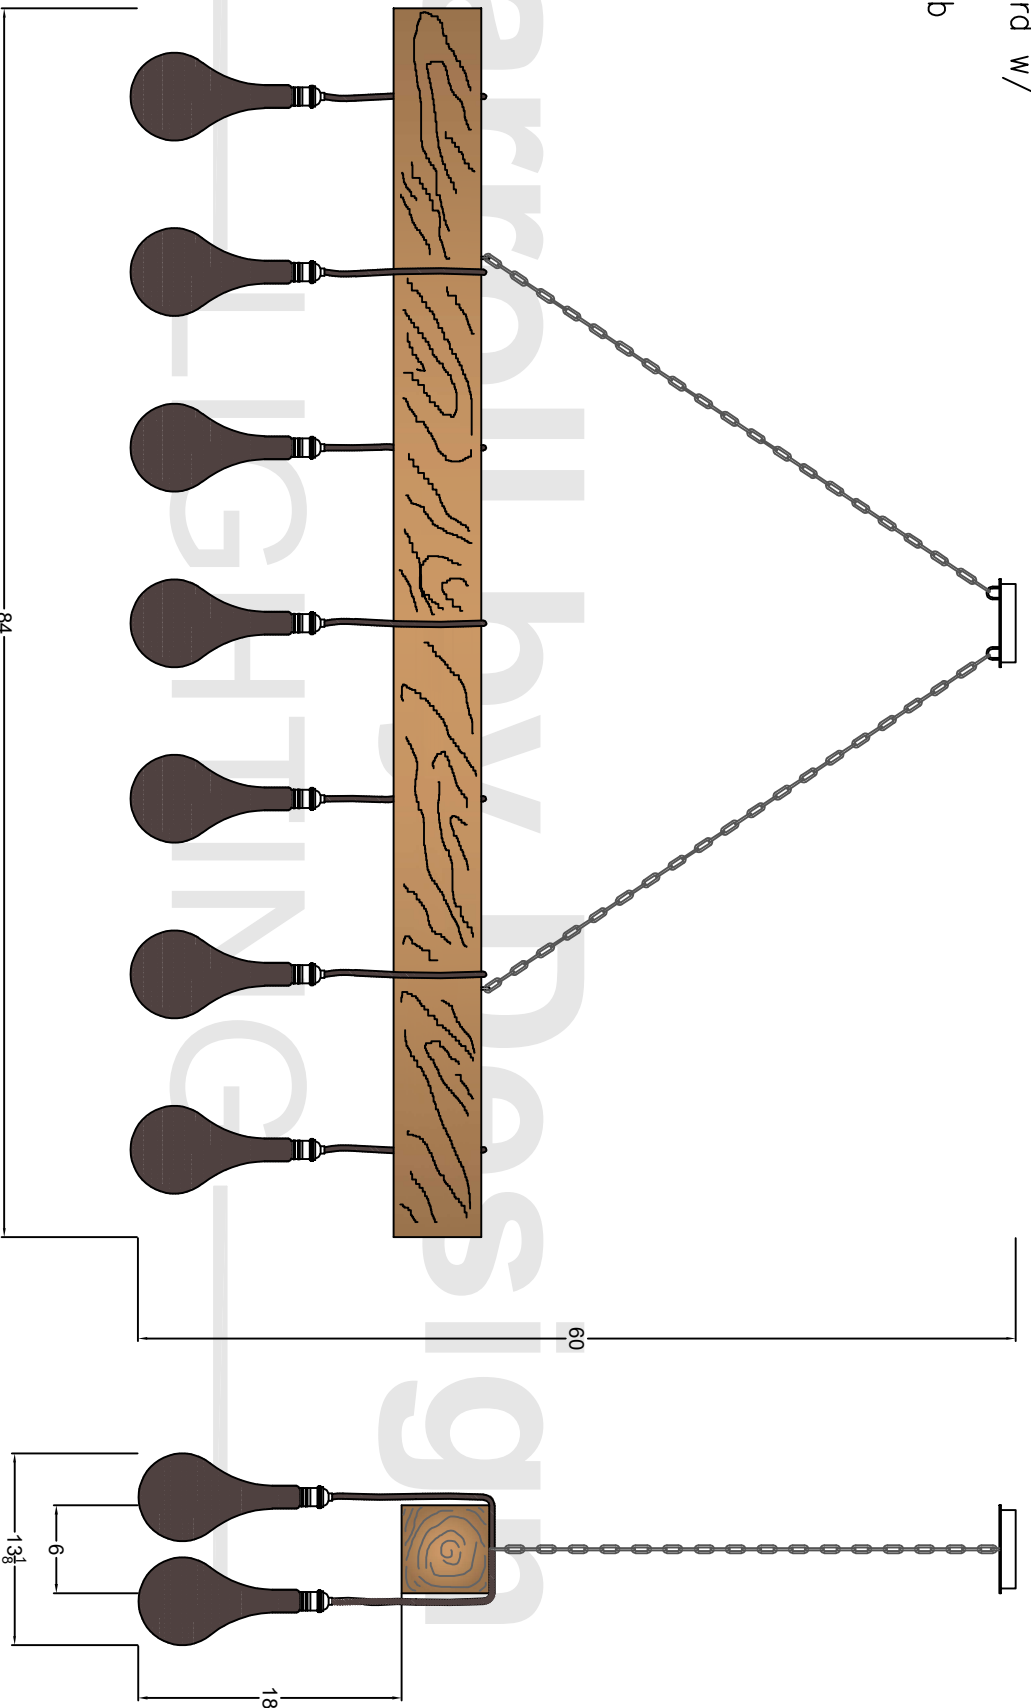

Comes standard w/  
 ID-SP-GO  
 Tear Drop Bulb

Canopy

Front View

Side View

- Mounting Hardware  
 - 3/8" x 6" Lagbolt x 1

This drawing and design is the property of Carroll by Design. It may not be used for any purpose other than by the owner. Carroll by Design does not authorize the reproduction or conveyance of any information contained herein without prior written permission.

**Carroll by Design**  
 LIGHTING

**CUMBERLAND 7'**

ALL DIMENSIONS IN INCHES  
 Light are handcrafted. Dimensions may vary by 1/4".

| File name | Date     | Scale |
|-----------|----------|-------|
| CUMBER    | 01/28/21 | NTS   |