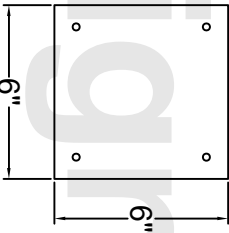

Front View

Side View

Ceiling Mount

ALL DIMENSIONS IN INCHES
Light are handcrafted. Dimensions may vary by 1/4".

Size	A	B	C	D	E
Galveston 1	29 1/2"	16 3/4"	9 1/2"	13 1/4"	9 1/2"
Galveston 2	33 3/8"	21"	11"	15 1/8"	11"
Galveston 3	38 1/8"	24 1/4"	13"	17 5/8"	13"
Galveston 4	43 3/4"	29"	15 5/8"	21"	15 5/8"

File name	Date	Scale
MB	4/22/20	NTS

Gas Connection:
1/4" Flare fitting to be installed by a licensed plumber

To mount light, attach the mounting bar provided to the junction box with screws. Screw all thread nipple into the mounting bar, leaving enough room of the nipple to penetrate through the hole in the bracket. Position the light over the all thread nipple and attach cap, tightening to securely mount light.