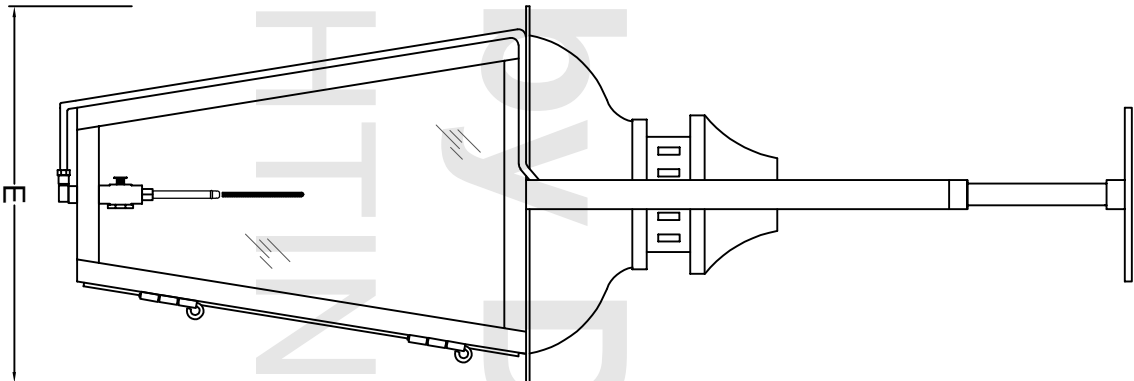

Front View

Side View

Ceiling Mount

ALL DIMENSIONS IN INCHES
Light are handcrafted. Dimensions may vary by 1/4".

Size	A	B	C	D	E
Galveston 1	29 1/2"	16 3/4"	9 1/2"	13 1/4"	9 1/2"
Galveston 2	33 3/8"	21"	11"	15 1/8"	11"
Galveston 3	38 1/8"	24 1/4"	13"	17 5/8"	13"
Galveston 4	43 3/4"	29"	15 5/8"	21"	15 5/8"

File name	Date	Scale
MB	4/22/20	NTS

Gas Connection:
1/4" Flare fitting to be installed by a licensed plumber

To mount light, attach the mounting bar provided to the junction box with screws. Screw all thread nipple into the mounting bar, leaving enough room of the nipple to penetrate through the hole in the bracket. Position the light over the all thread nipple and attach cap, tightening to securely mount light.