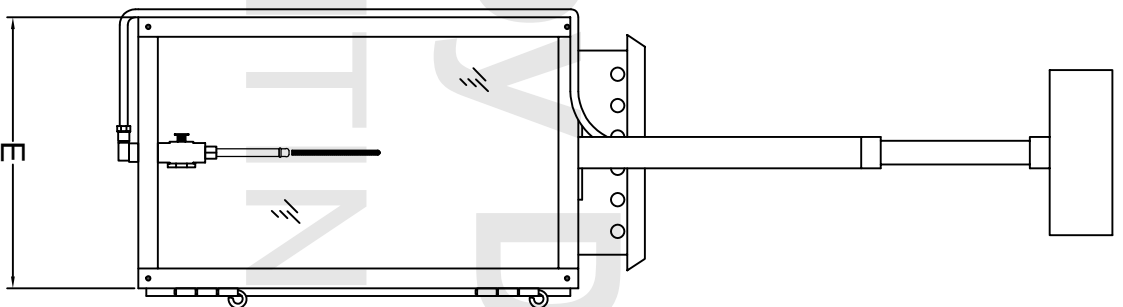

Front View

Side View

Ceiling Mount

ALL DIMENSIONS IN INCHES
Light are handcrafted. Dimensions may vary by 1/4".

Size	A	B	C	D	E
Perdido 1	28 1/4"	20 1/4"	7"	9 7/8"	7"
Perdido 2	31"	19 1/8"	8 5/8"	11 1/4"	8 5/8"
Perdido 3	34 1/8"	22 3/8"	10 1/8"	12 7/8"	10 1/8"
Perdido 4	37 1/2"	25 1/2"	12 1/8"	14 7/8"	12 1/8"

Gas Connection:
1/4" Flare fitting to be installed by a licensed plumber

To mount light, attach the mounting bar provided to the junction box with screws. Screw all thread nipple into the mounting bar, leaving enough room of the nipple to penetrate through the hole in the bracket. Position the light over the all thread nipple and attach cap, tightening to securely mount light.