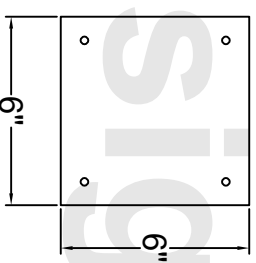

Front View

Side View

Ceiling Mount

ALL DIMENSIONS IN INCHES
Light are handcrafted. Dimensions may vary by 1/4".

Size	A	B	C	D	E
Perdido 1	28 1/4"	20 1/4"	7"	9 7/8"	7"
Perdido 2	31"	19 1/8"	8 5/8"	11 1/4"	8 5/8"
Perdido 3	34 1/8"	22 3/8"	10 1/8"	12 7/8"	10 1/8"
Perdido 4	37 1/2"	25 1/2"	12 1/8"	14 7/8"	12 1/8"

Gas Connection:
1/4" Flare fitting to be installed by a licensed plumber

To mount light, attach the mounting bar provided to the junction box with screws. Screw all thread nipple into the mounting bar, leaving enough room of the nipple to penetrate through the hole in the bracket. Position the light over the all thread nipple and attach cap, tightening to securely mount light.