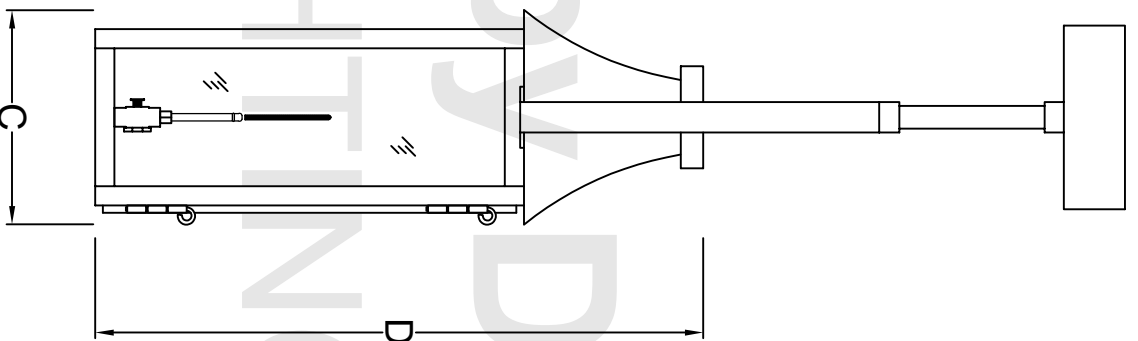

Front View

Side View

Ceiling Mount

ALL DIMENSIONS IN INCHES
Light are handcrafted. Dimensions may vary by 1/4".

Size	A	B	C	D
Monterey 1	29 1/2"	12 3/8"	6 1/4"	17 1/4"
Monterey 2	33 5/8"	14 3/4"	7 1/4"	19 7/8"
Monterey 3	36 1/8"	15 7/8"	7 7/8"	22 1/2"
Monterey 4	41"	18 5/8"	8 7/8"	25 7/8"

Gas Connection:
1/4" Flare fitting to be installed by a licensed plumber

To mount light, attach the mounting bar provided to the junction box with screws. Screw all thread nipple into the mounting bar, leaving enough room of the nipple to penetrate through the hole in the bracket. Position the light over the all thread nipple and attach cap, tightening to securely mount light.