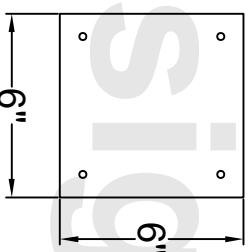

Front View

Side View

Ceiling Mount

ALL DIMENSIONS IN INCHES
Light are handcrafted. Dimensions may vary by 1/4".

Size	A	B	C	D
Monterey 1	29 1/2"	12 3/8"	6 1/4"	17 1/4"
Monterey 2	33 5/8"	14 3/4"	7 1/4"	19 7/8"
Monterey 3	36 1/8"	15 7/8"	7 7/8"	22 1/2"
Monterey 4	41"	18 5/8"	8 7/8"	25 7/8"

Gas Connection:
1/4" Flare fitting to be installed by a licensed plumber

To mount light, attach the mounting bar provided to the junction box with screws. Screw all thread nipple into the mounting bar, leaving enough room of the nipple to penetrate through the hole in the bracket. Position the light over the all thread nipple and attach cap, tightening to securely mount light.