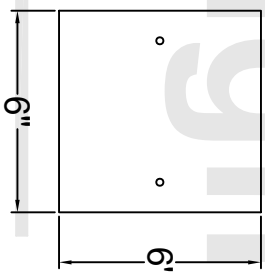

Front View

Side View

Ceiling Mount

ALL DIMENSIONS IN INCHES
Light are handcrafted. Dimensions may vary by 1/4".

Size	A	B	C
FS 1	13 3/4"	12 1/4"	9 1/2"
FS 2	17 1/8"	15 1/4"	11 1/4"
FS 3	21 3/8"	19"	14"

File name	Date	Scale
FS	4/4/23	NTS

To mount light, attach the mounting bar provided to the junction box with screws. Screw all thread nipple into the mounting bar, leaving enough room of the nipple to penetrate through the hole in the bracket. Position the light over the all thread nipple and attach cap, tightening to securely mount light.