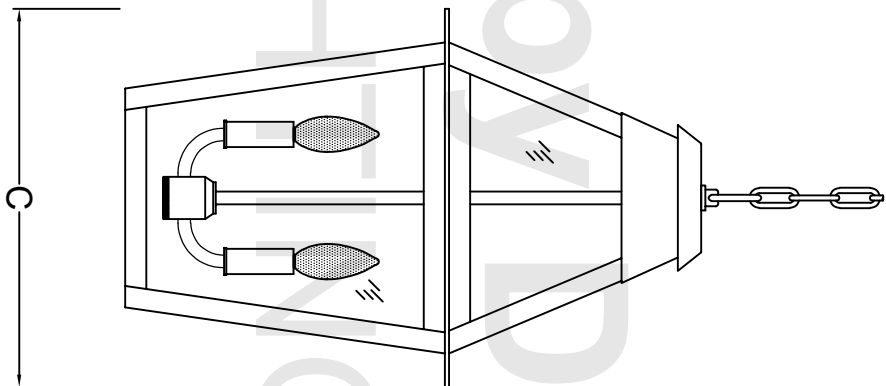

Front View

Side View

Ceiling Mount

ALL DIMENSIONS IN INCHES
Light are handcrafted. Dimensions may vary by 1/4".

Size	A	B	C
FS 1	13 3/4"	12 1/4"	9 1/2"
FS 2	17 1/8"	15 1/4"	11 1/4"
FS 3	21 3/8"	19"	14"

File name	Date	Scale
FS	4/4/23	NTS

To mount light, attach the mounting bar provided to the junction box with screws. Screw all thread nipple into the mounting bar, leaving enough room of the nipple to penetrate through the hole in the bracket. Position the light over the all thread nipple and attach cap, tightening to securely mount light.