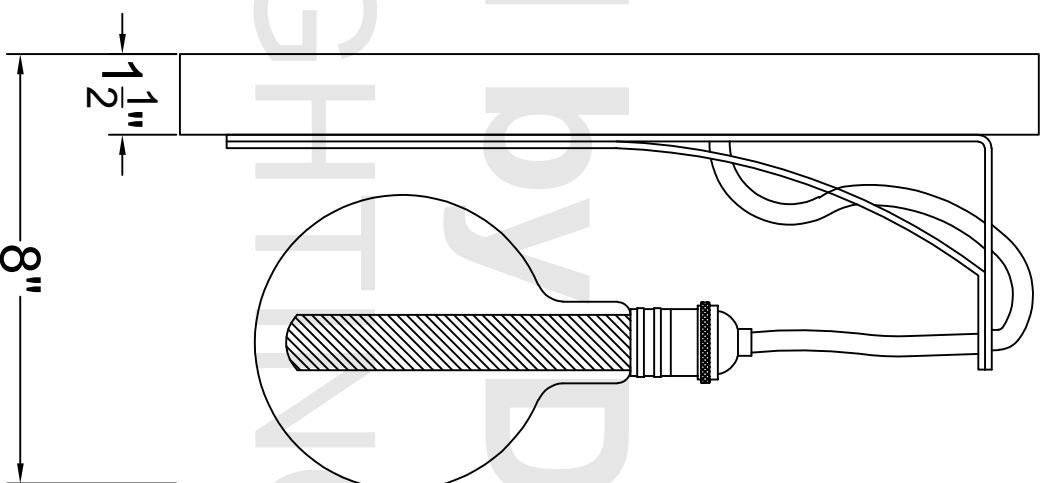

Front View

Side View

Back View

- Drawn with G150 Bulb
- Light Supplied with:
 - 1/8" x 2" All Thread x1
 - Brass IP Cap x1

This drawing and design is the property of Carroll by Design. It may not be used for any purpose other than by the owner. Carroll by Design does not authorize the reproduction or conveyance of any information contained herein without prior written permission.

ALL DIMENSIONS IN INCHES
Light are handcrafted. Dimensions may vary by 1/4".

Carroll by Design
LIGHTING

THE ROW
SMALL

File name	Date	Scale
ROW	12/6/21	NTS