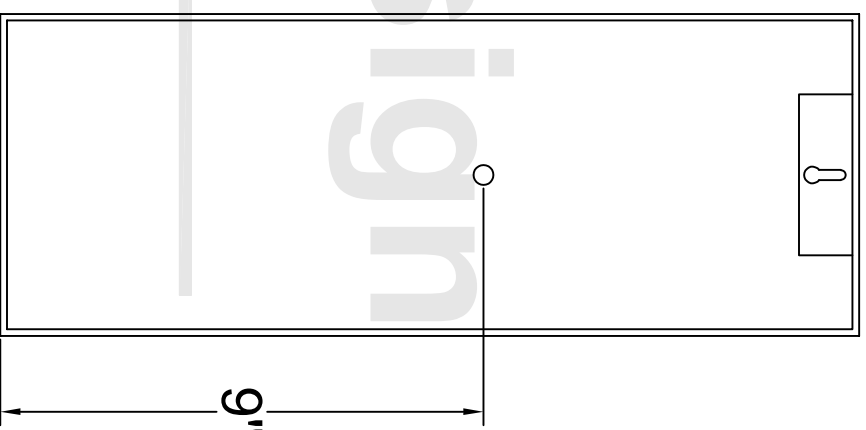

Front View

Side View

Back View

- Drawn with G150 Bulb
- Light Supplied with:
 - 1/8" x 2" All Thread x1
 - Brass IP Cap x1

This drawing and design is the property of Carroll by Design. It may not be used for any purpose other than by the owner. Carroll by Design does not authorize the reproduction or conveyance of any information contained herein without prior written permission.

ALL DIMENSIONS IN INCHES
Light are handcrafted. Dimensions may vary by 1/4".

Carroll by Design
LIGHTING

THE ROW
SMALL

File name	Date	Scale
ROW	12/6/21	NTS