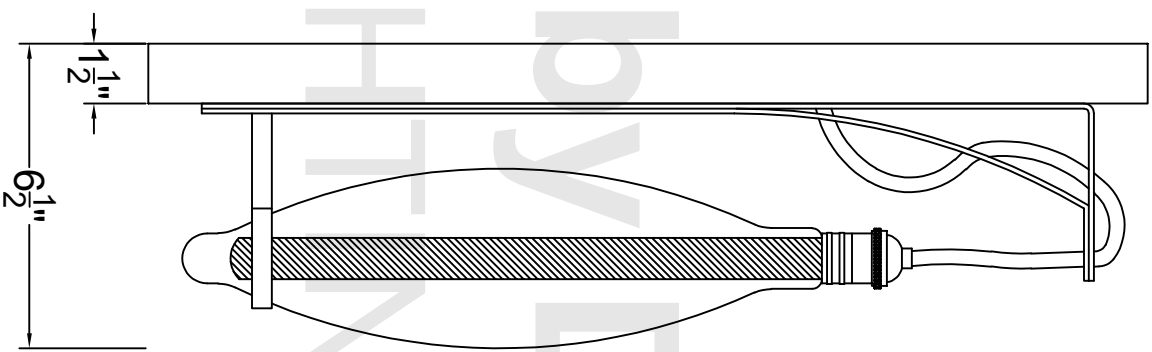

Front View

Side View

Back View

- Light Supplied with:
 - 1/8" x 2" All Thread x1
 - Brass IP Cap x1

This drawing and design is the property of Carroll by Design. It may not be used for any purpose other than by the owner. Carroll by Design does not authorize the reproduction or conveyance of any information contained herein without prior written permission.

ALL DIMENSIONS IN INCHES
 Light are handcrafted. Dimensions may vary by 1/4".

File name	Date	Scale
ROW	12/6/21	NTS

Carroll by Design
 LIGHTING

THE ROW
 LARGE