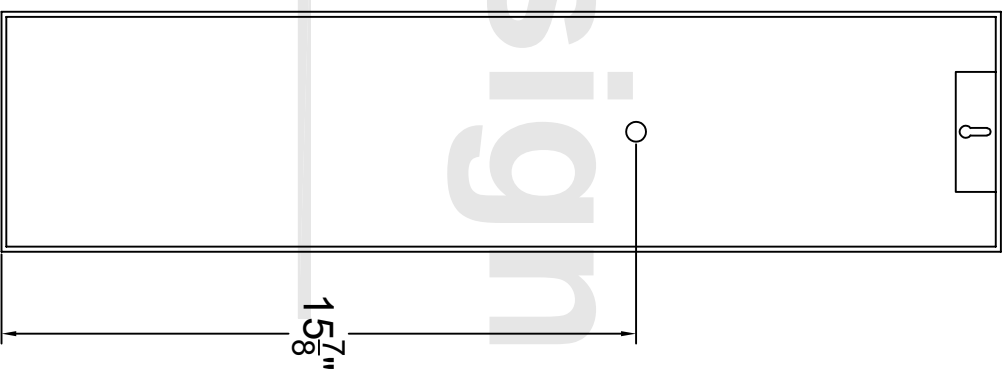

Front View

Side View

Back View

- Light Supplied with:
 - 1/8" x 2" All Thread x1
 - Brass IP Cap x1

This drawing and design is the property of Carroll by Design. It may not be used for any purpose other than by the owner. Carroll by Design does not authorize the reproduction or conveyance of any information contained herein without prior written permission.

ALL DIMENSIONS IN INCHES
 Light are handcrafted. Dimensions may vary by 1/4".

File name	Date	Scale
ROW	12/6/21	NTS

Carroll by Design
 LIGHTING

THE ROW
 LARGE